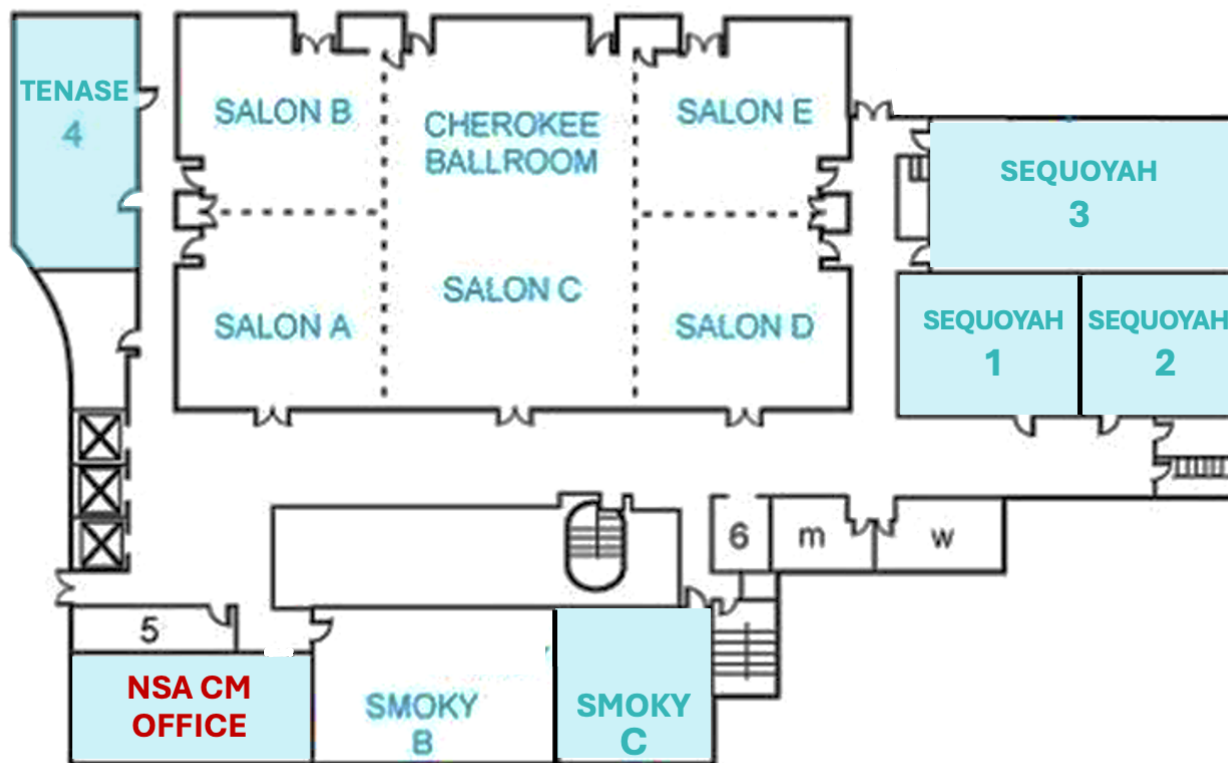

Knoxville Convention Center's Lecture Hall

NSA FINALS in Knoxville Convention Center

FRIDAY at 6:30pm

Classical & Hall Johnson Finals — Lecture Hall

Musical Theatre — ABC/Plenary Ballroom

CM Rooms on the Hilton's MAIN FLOOR

Each CM Semifinalist's Rehearsal & Audition are in the SAME Hilton Room.

CM 1	Sequoyah 2	CM 5	Sequoyah 2
CM 2	Sequoyah 1	CM 6	Sequoyah 1
CM 3A	Smoky C	CM 7	Sequoyah 3
CM 3B	Tenase	CM 8	Tenase
CM 4A	Smoky C	CM 9	Sequoyah 3
CM 4B	Smoky C	CM 10	Tenase