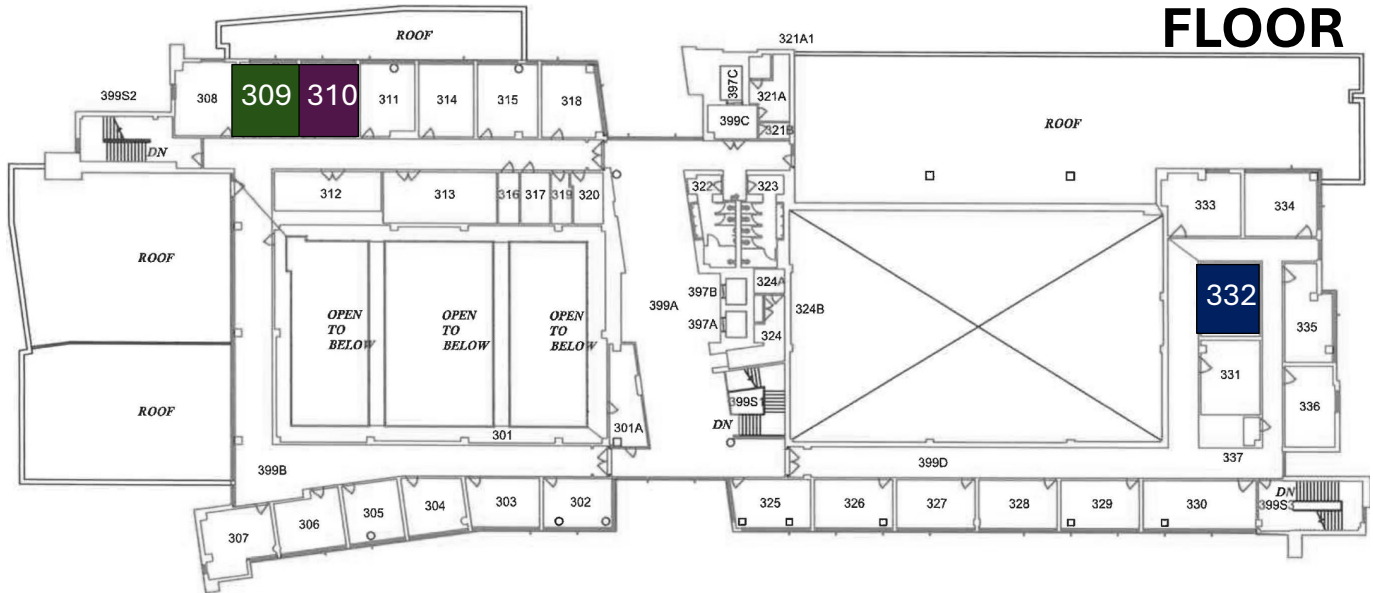

Natalie L. Haslam Music Center
1741 Volunteer Boulevard
Knoxville TN 27916

THIRD FLOOR

NSA STAFF PIANIST REHEARSALS

w/pianist McReynolds MT 3A — 332

CL 4B — 332

w/pianist Jing-Fang CL 5 — 310

w/pianist Lo CL 5 — 309