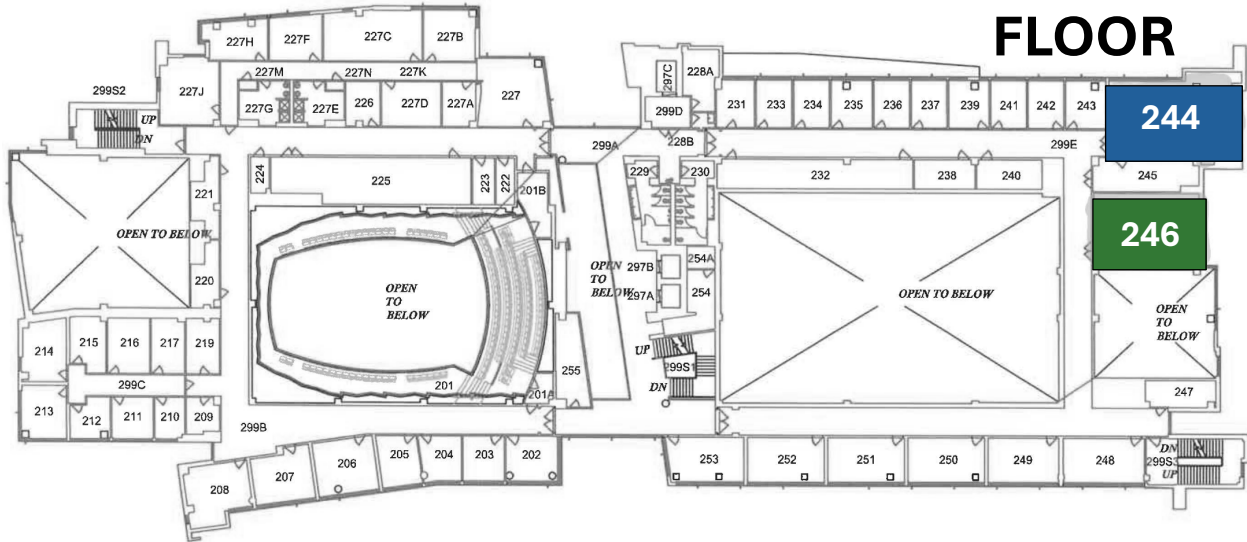

UNIVERSITY OF TENNESSEE

Natalie L. Haslam Music Center
1741 Volunteer Boulevard
Knoxville TN 27916

SECOND FLOOR

NSA STAFF PIANIST REHEARSALS

CL 3A — 244

CL 3B — 246

CL 4A — 244

HJ 7 w/pianist Bastian — 246

MT 7 w/pianist Bastian — 246

NSA SEMIFINAL AUDITIONS

CL 3A — 244

CL 3B — 246

CL 4A — 244

CL 4B — 246

ANNOUNCEMENT OF FINALISTS

FRIDAY 1:30pm

Knoxville Convention Center's Lecture Hall

NSA FINALS in Knoxville Convention Center

FRIDAY at 6:30pm

Classical & Hall Johnson Finals — Lecture Hall

Musical Theatre — ABC/Plenary Ballroom