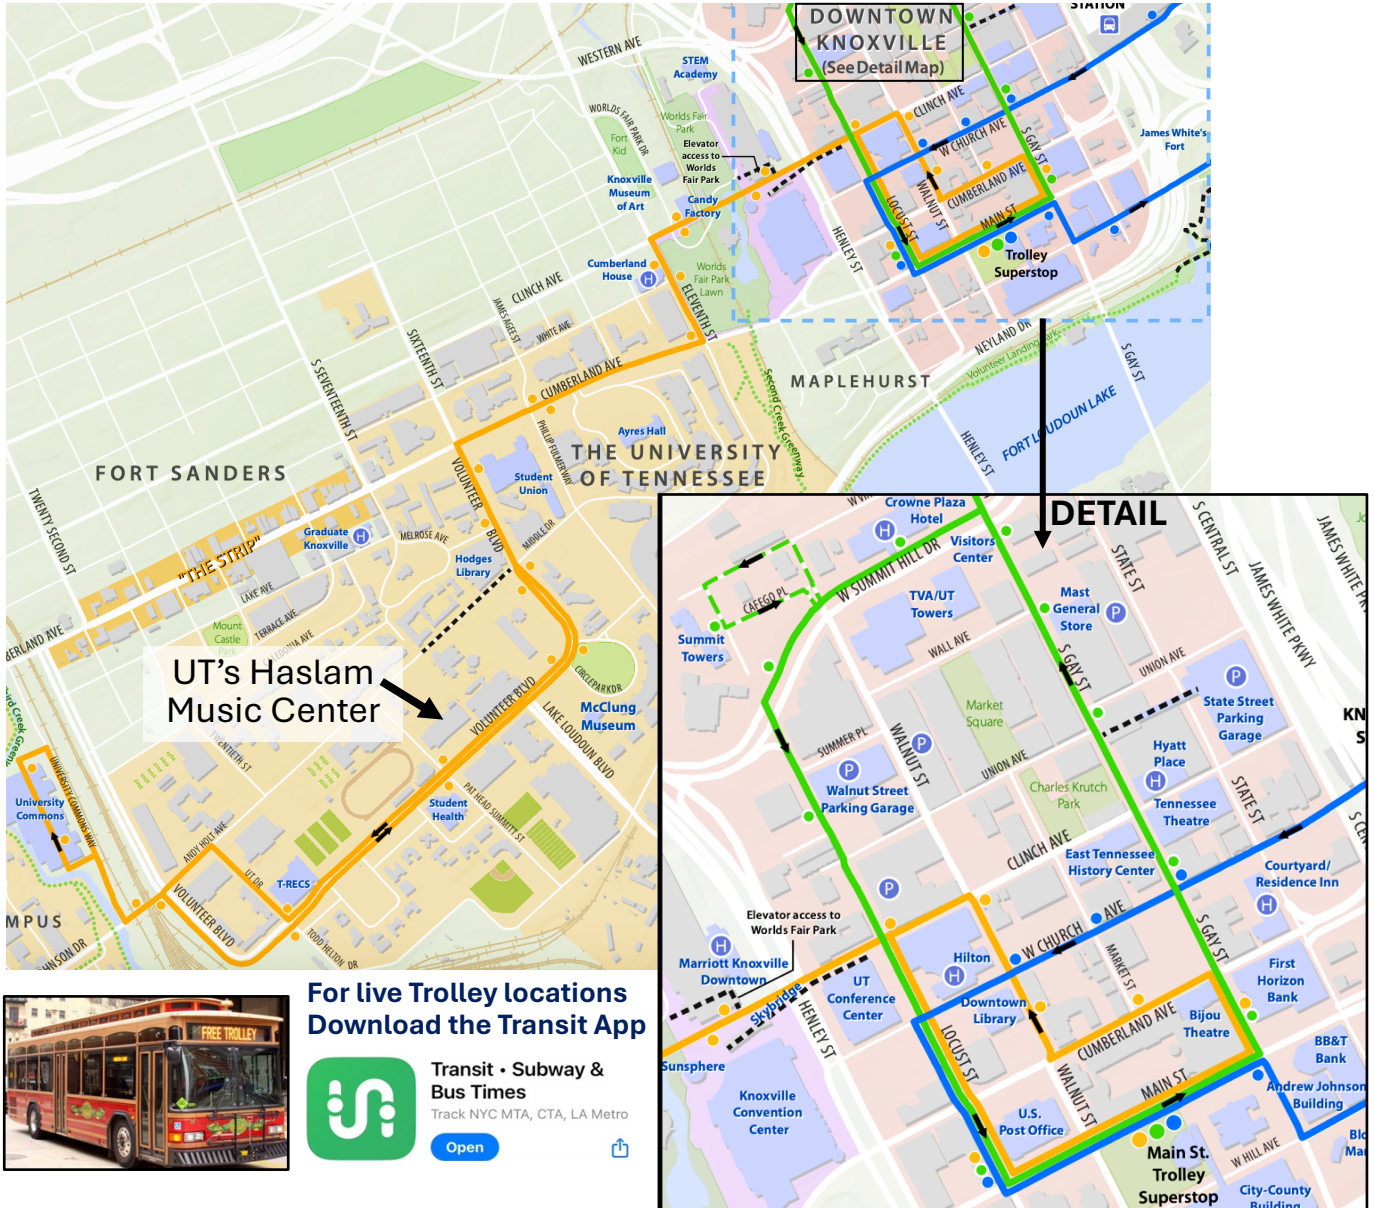

701 Henley Street

Knoxville TN 37902

FINDING KCC ROOMS.....page 8

GROUND TRANSPORTATION OPTIONS

The Knoxville Trolley is completely **FREE** for all passengers. There are three trolley routes that serve downtown Knoxville. **The Orange Line Trolley** runs every 30 minutes between downtown and the University of Tennessee's campus with a stop located on Clinch Avenue between the Knoxville Convention Center and the Marriott Hotel with a stop in front of UT's Haslam Music Center. Hours of operation are Monday–Friday: 7am–8pm and Saturday: 9am–8pm.

For live Trolley locations
Download the Transit App

Transit • Subway & Bus Times
Track NYC MTA, CTA, LA Metro
[Open](#)

Prefer to PARK on UT's campus?

The parking permit fee for NATS NSA attendees will be **\$5 per vehicle per day**. Attendees will need to go to the **Parking Services office** located at **2121 Stephenson Drive** to purchase a permit. Once a permit is obtained, cars may be parked in the G10 lot, then walk the dotted line designated path to Haslam.