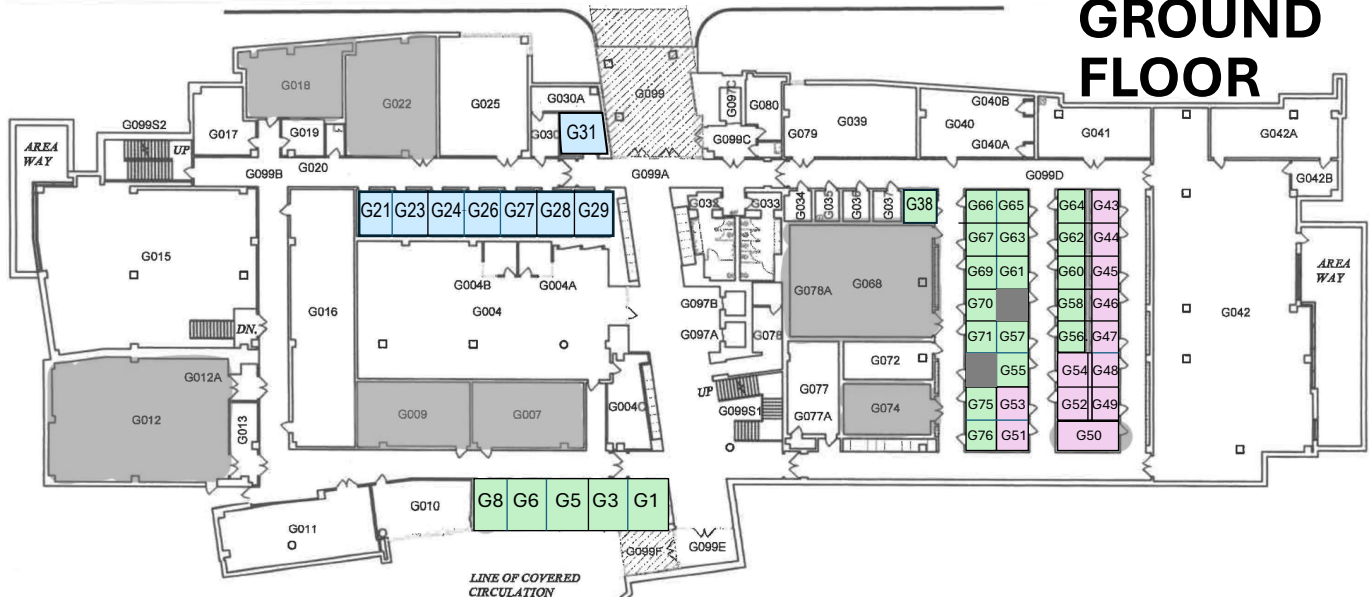

UNIVERSITY OF TENNESSEE

Natalie L. Haslam Music Center
1741 Volunteer Boulevard
Knoxville TN 27916

G-Rooms on GROUND FLOOR

PRACTICE ROOMS

ALL on GROUND FLOOR

GREEN ROOMS available whenever Haslam is open.

BLUE ROOMS available Thursday & Friday 8am–5pm.

ROSE ROOMS available whenever Haslam is open,
except: Thursday & Friday 10am–12pm.

UT's Haslam Music Center OPEN

WEDNESDAY through FRIDAY

7:15am — 11:00pm

SATURDAY

8:00am — 10:00pm