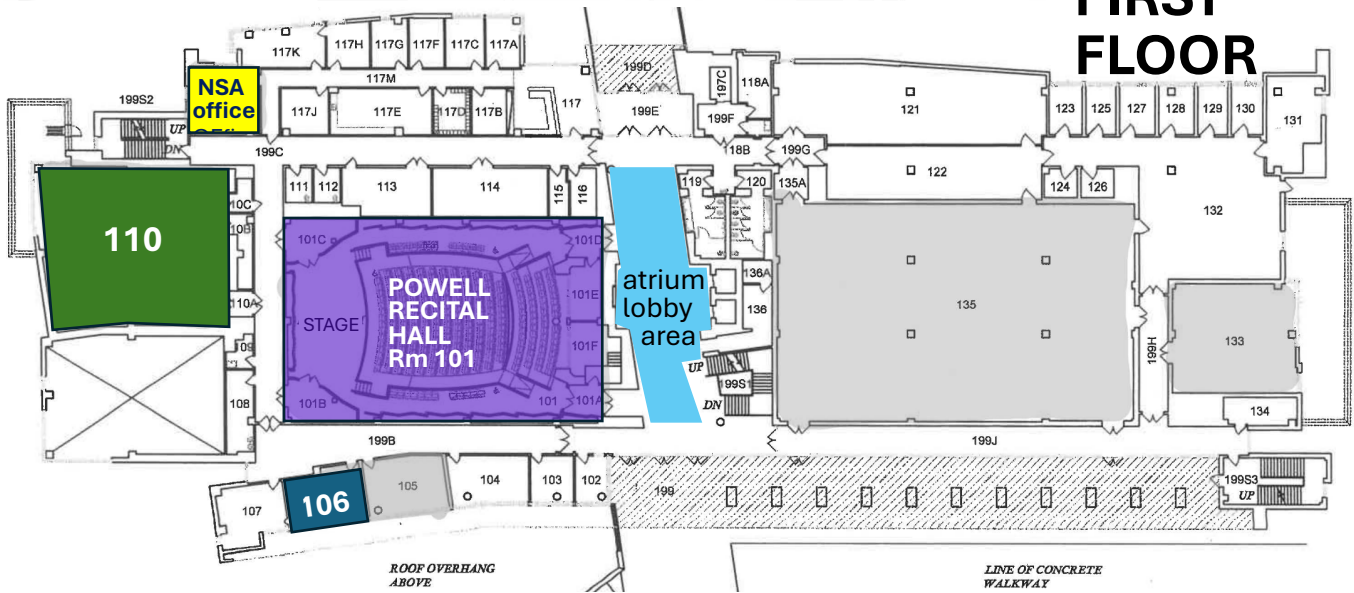

UNIVERSITY OF TENNESSEE

Natalie L. Haslam Music Center
1741 Volunteer Boulevard
Knoxville TN 27916

FIRST FLOOR

CHECK-IN

- CL HJ MT **Check-in** — ATRIUM/Lobby Area
- CL HJ MT **Semifinalist Meeting** — Powell Recital Hall
- CM **Check-in & Meeting** — G12 (shown on Ground Floor page)